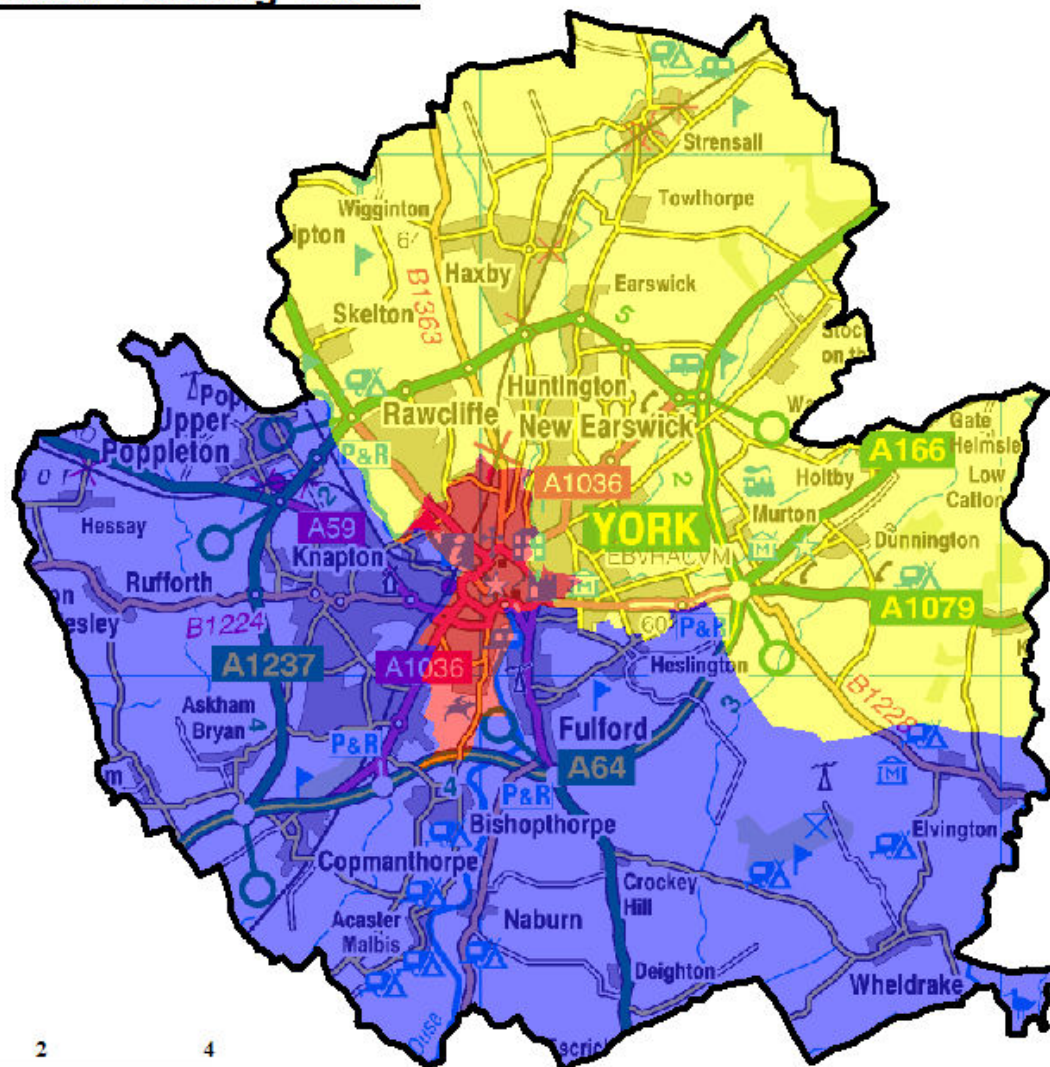

York Neighbourhood Policing Teams

Scale: 1:125,237